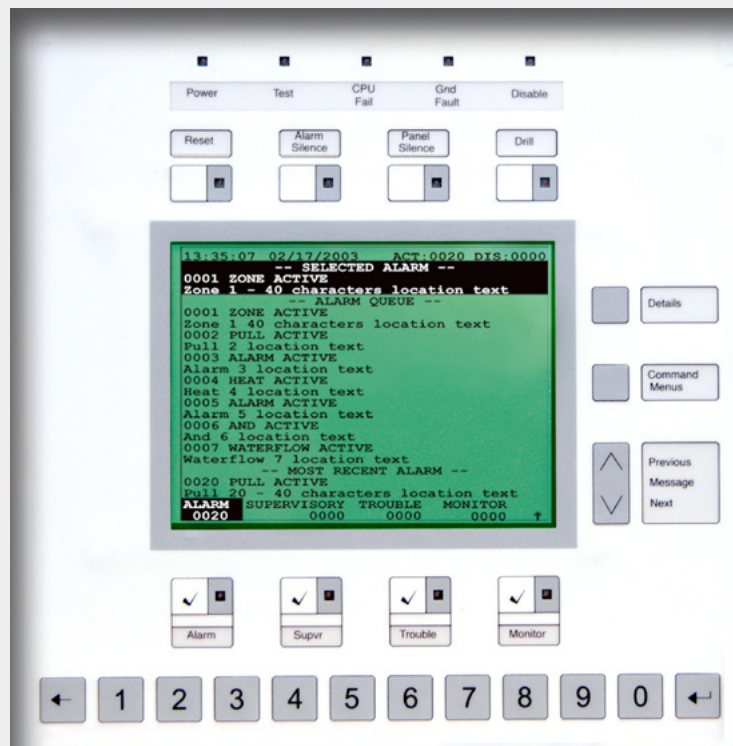

EST3 Audio. The Voice of Authority

EST3 multiplexed audio will deliver up to eight (8) audio messages simultaneously over a single pair of wires! These messages can be automatically directed to appropriate areas in a facility under program control. Security messages can be easily integrated into the audio system.

Distributed Intelligence = Survivability

The EST3's distributed technology is designed to survive expected and unexpected events. The EST3 network can be wired so that a single open or short on the wiring causes the system to isolate the fault, without any loss of network functionality. Should multiple wiring faults occur, the network automatically configures into many sub-networks and continues to respond to alarm events from all communicating panels. Distributed technology insures that panels isolated from the network remain fully functional.

Total Control at Your Fingertips

User friendliness is a hallmark of the EST3 design. The main display shows the operator the first and most recent system

events as soon as an alert is received. This ensures that alarm messages are never inter-mixed with other lower priority system events. Paging and telephone operations are accomplished by using menu-driven switches, not rows of confusing toggle switches.

Maintenance Made Easy.

Scheduled maintenance improves system availability and the EST3's diagnostic software makes quick work of troubleshooting. A complete library of comprehensive PC-based system reports even includes a mapping diagram of Signature device connections for easy-to-read "as built" drawings.